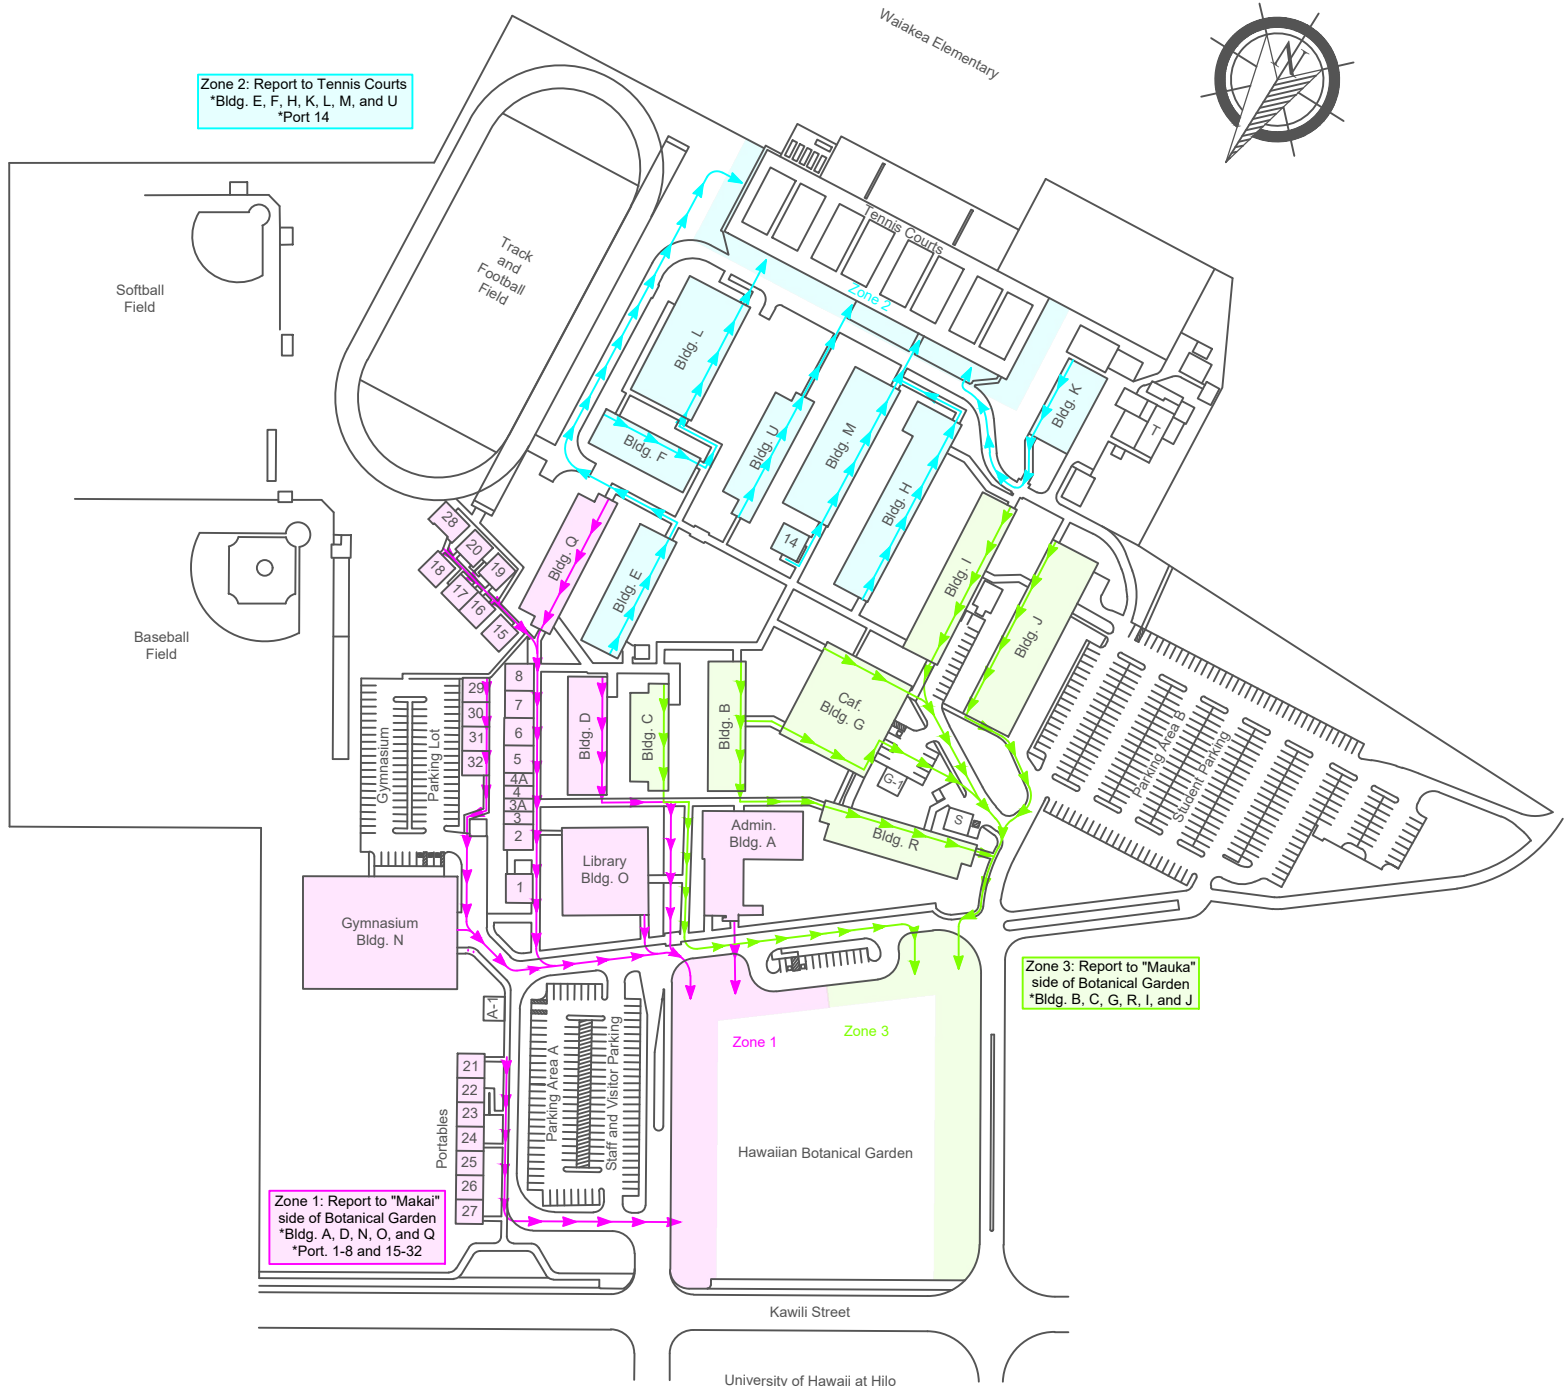

Waiakea High School Map w/ evacuation

Zone 2: Report to Tennis Courts
*Bldg. E, F, H, K, L, M, and U
*Port 14

Zone 1: Report to "Makai" side of Botanical Garden
*Bldg. A, D, N, O, and Q
*Port. 1-8 and 15-32

Zone 3: Report to "Mauka" side of Botanical Garden
*Bldg. B, C, G, R, I, and J

Waiakea Elementary

Softball Field

Baseball Field

Track and Football Field

Tennis Courts

Bldg. L

Bldg. F